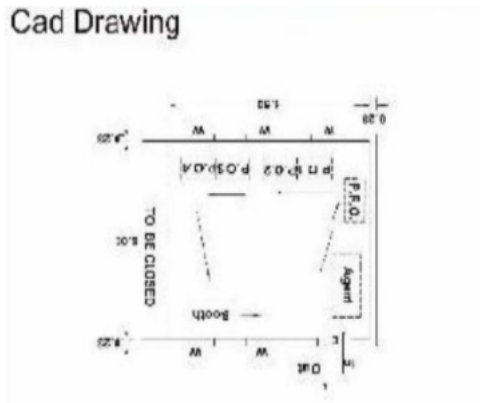

Nazri Naksha

Google Map View

Polling Station Building Front View

Polling Station Front View

Cad View

Key MAP View