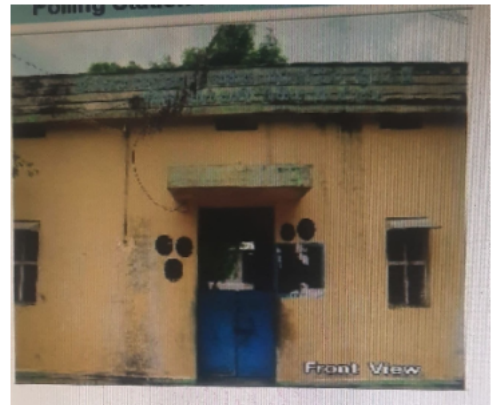

Polling Station Building Front View

Polling Station Front View