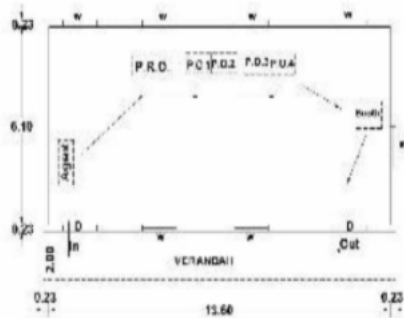

Cad View

Key MAP View

Cad Drawing