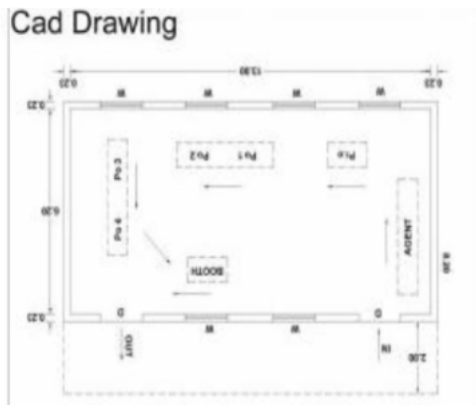

Nazri Naksha

Google Map View

Polling Station Building Front View

Polling Station Front View

Cad View

Key MAP View