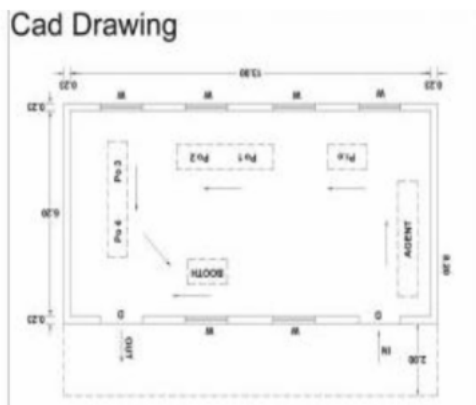

Nazri Naksha

Google Map View

Polling Station Building Front View

Polling Station Front View

Cad View

Key MAP View