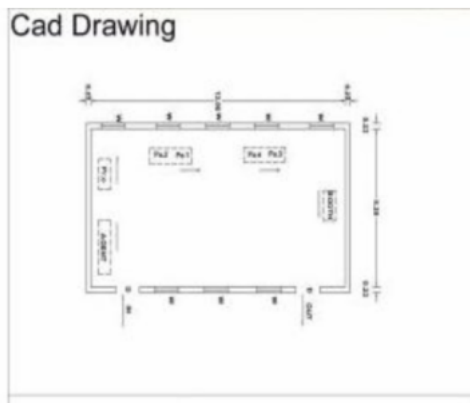

Nazri Naksha

Google Map View

Polling Station Building Front View

Polling Station Front View

Cad View

Key MAP View