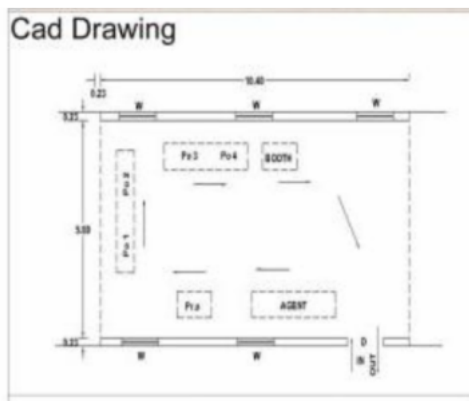

Nazri Naksha

Google Map View

Polling Station Building Front View

Polling Station Front View

Cad View

Key MAP View