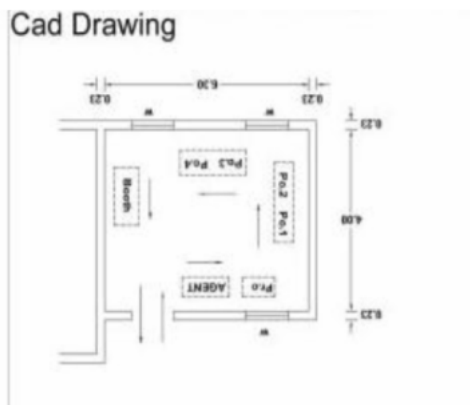

Nazri Naksha

Google Map View

Polling Station Building Front View

Polling Station Front View

Cad View

Key MAP View