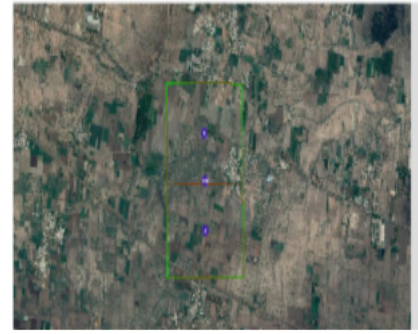

Nazri Naksha

Google Map View