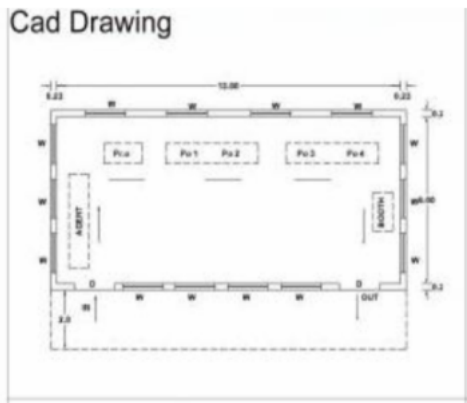

Nazri Naksha

Google Map View

Polling Station Building Front View

Polling Station Front View

Cad View

Key MAP View