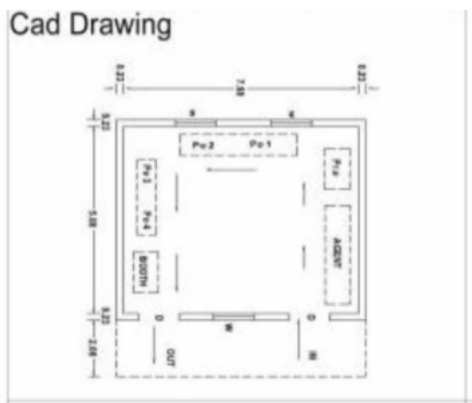

Nazri Naksha

Google Map View

Polling Station Building Front View

Polling Station Front View

Cad View

Key MAP View