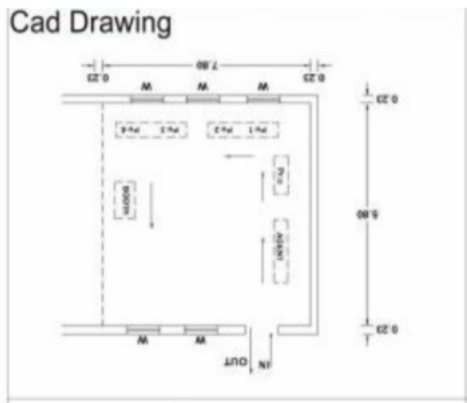

Nazri Naksha

Google Map View

Polling Station Building Front View

Polling Station Front View

Cad View

Key MAP View