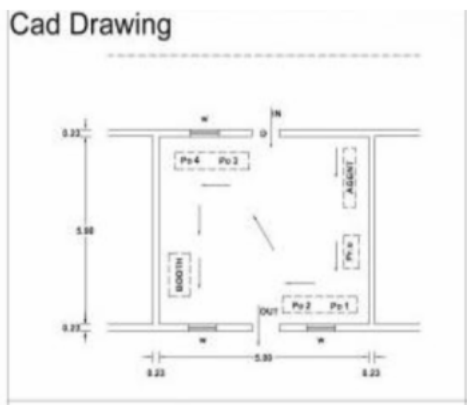

Nazri Naksha

Google Map View

Polling Station Building Front View

Polling Station Front View

Cad View

Key MAP View