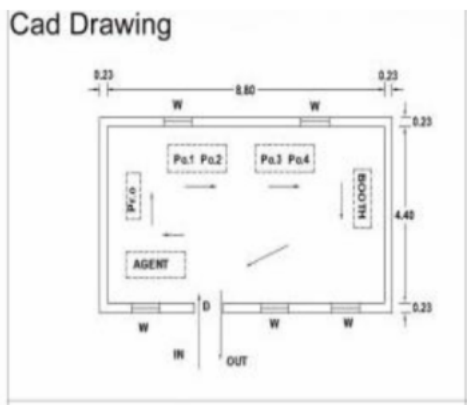

Nazri Naksha

Google Map View

Polling Station Building Front View

Polling Station Front View

Cad View

Key MAP View