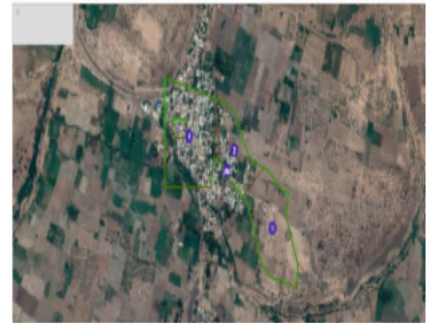

Nazri Naksha

Google Map View