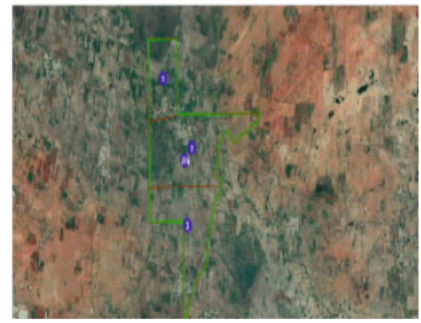

Nazri Naksha

Google Map View