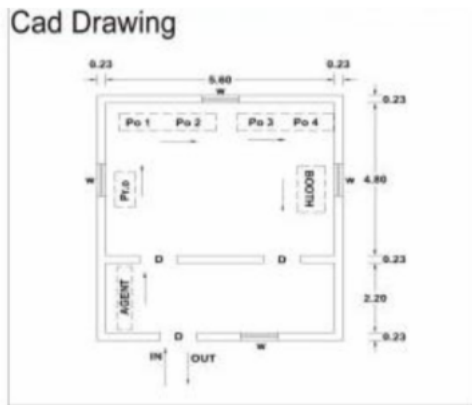

Nazri Naksha

Google Map View

Cad View