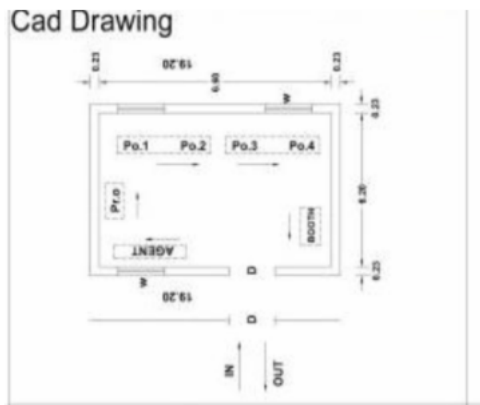

Nazri Naksha

Google Map View

Polling Station Building Front View

Polling Station Front View

Cad View

Key MAP View