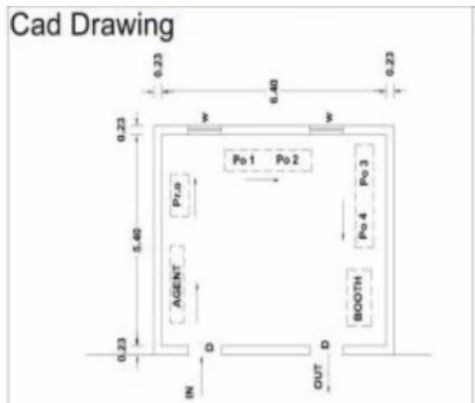

Nazri Naksha

Google Map View

Polling Station Building Front View

Polling Station Front View

Cad View

Key MAP View