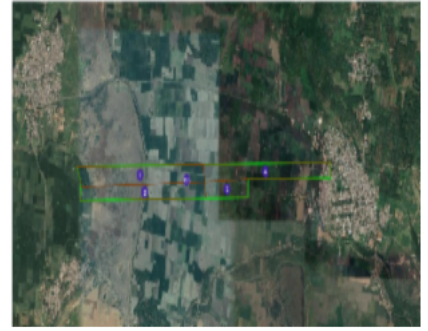

Nazri Naksha

Google Map View