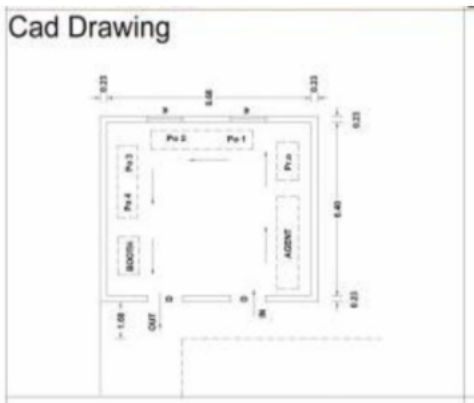

Nazri Naksha

Google Map View

Polling Station Building Front View

Polling Station Front View

Cad View

Key MAP View