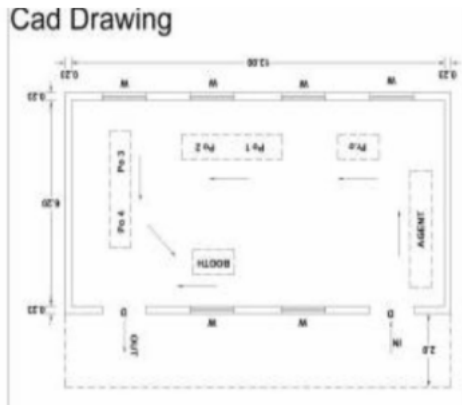

Nazri Naksha

Google Map View

Polling Station Building Front View

Polling Station Front View

Cad View

Key MAP View