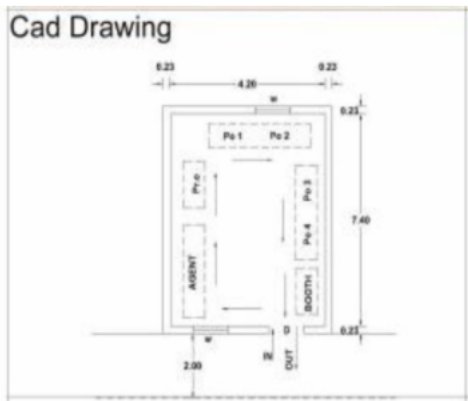

Nazri Naksha

Google Map View

Polling Station Building Front View

Polling Station Front View

Cad View

Key MAP View