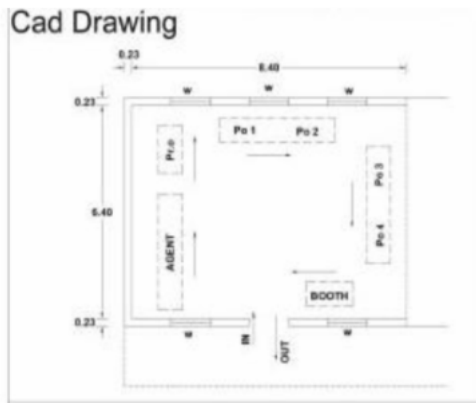

Nazri Naksha

Google Map View

Polling Station Building Front View

Polling Station Front View

Cad View

Key MAP View