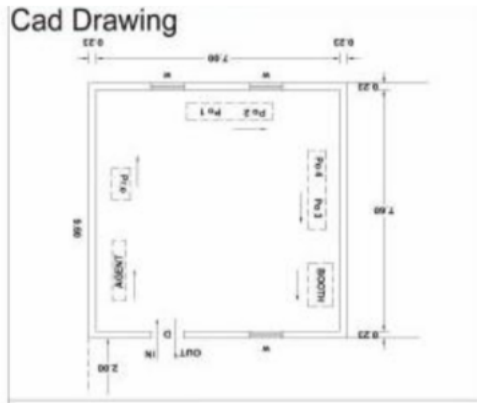

Nazri Naksha

Google Map View

Polling Station Building Front View

Polling Station Front View

Cad View

Key MAP View