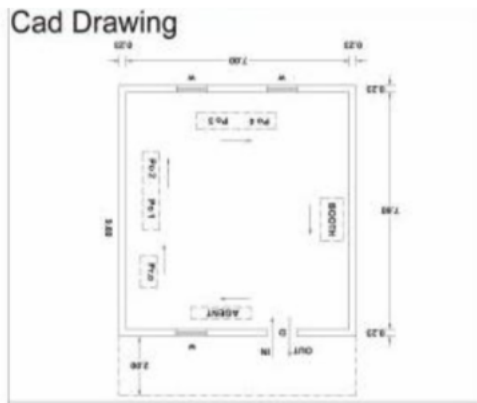

Nazri Naksha

Google Map View

Polling Station Building Front View

Polling Station Front View

Cad View

Key MAP View