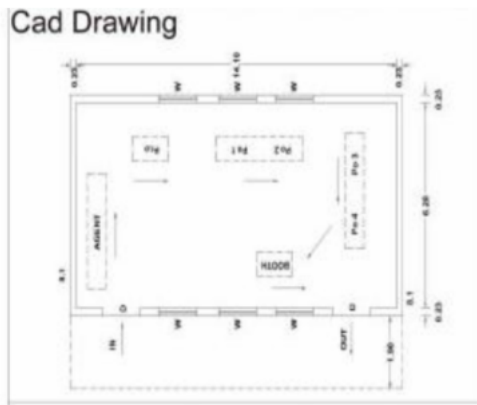

Nazri Naksha

Google Map View

Polling Station Building Front View

Polling Station Front View

Cad View

Key MAP View