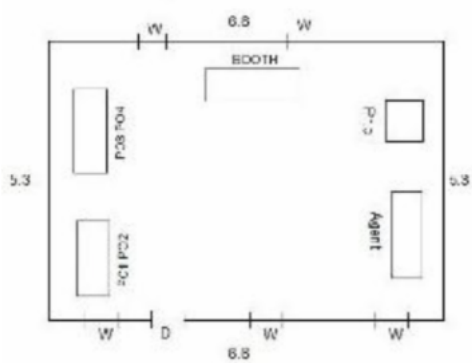

Nazri Naksha

Google Map View

Polling Station Building Front View

Polling Station Front View

Cad View

Key MAP View