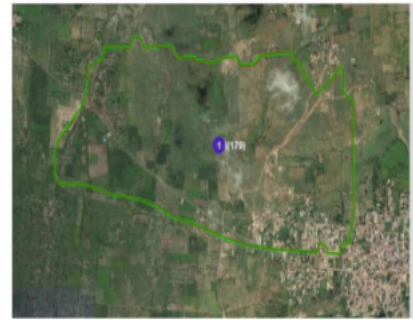

Nazri Naksha

Google Map View