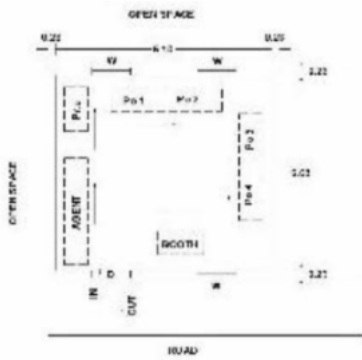

Nazri Naksha

Google Map View

Polling Station Building Front View

Polling Station Front View

Cad View

Key MAP View