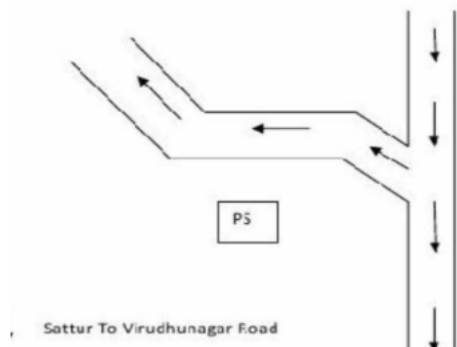

Nazri Naksha

Google Map View