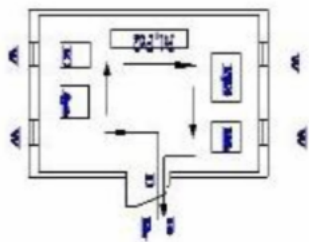

Nazri Naksha

Google Map View

Polling Station Building Front View

Polling Station Front View

Cad View

Key MAP View