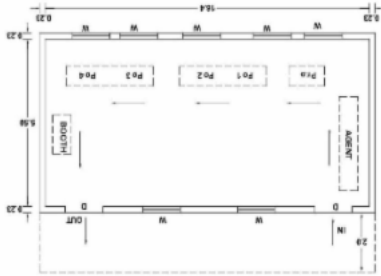

Nazri Naksha

Google Map View

Polling Station Building Front View

Polling Station Front View

Cad View

Key MAP View