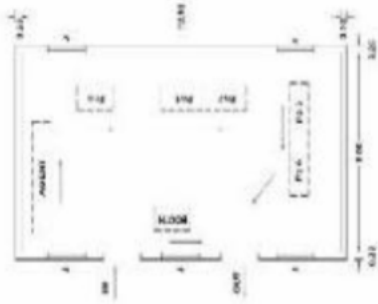

Nazri Naksha

Google Map View

Polling Station Building Front View

Polling Station Front View

Cad View

Key MAP View