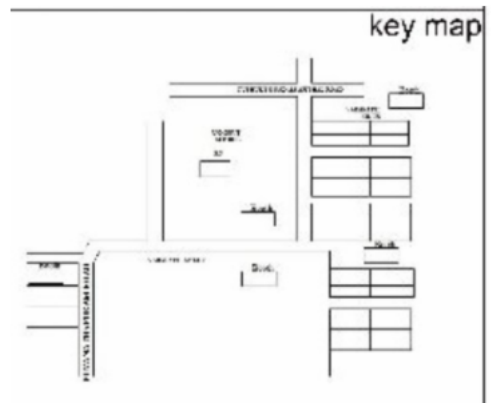

Cad View

Key MAP View

Cad Drawing