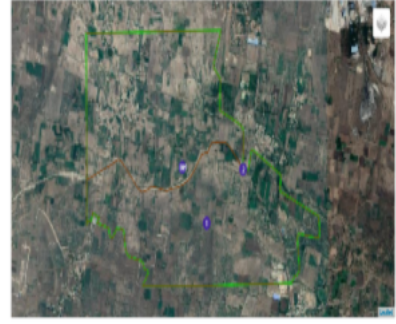

Nazri Naksha

Google Map View