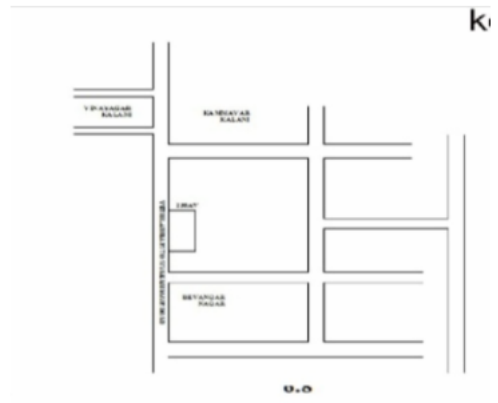

Cad View

Key MAP View

Cad Drawing