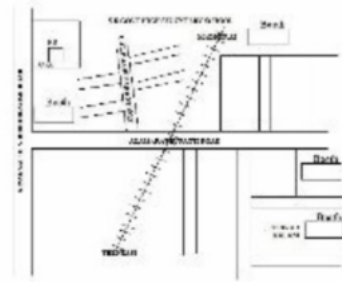

Cad View

Key MAP View

Cad Drawing

key map