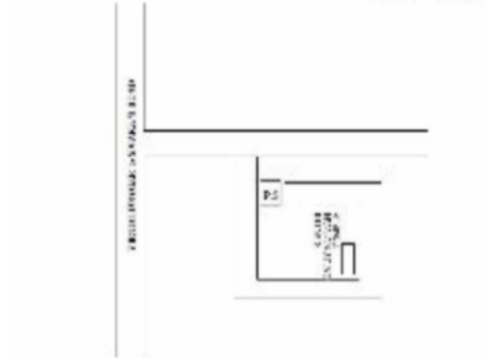

Nazri Naksha

Google Map View

Polling Station Building Front View

Polling Station Front View

Cad View

Key MAP View

Cad Drawing

key map