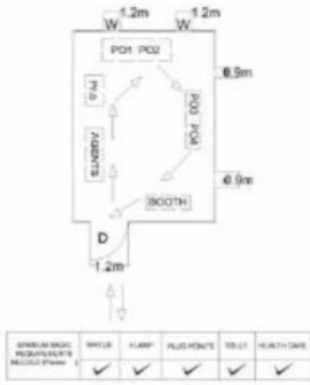

Nazri Naksha

Google Map View

Polling Station Building Front View

Polling Station Front View

Cad View

Key MAP View