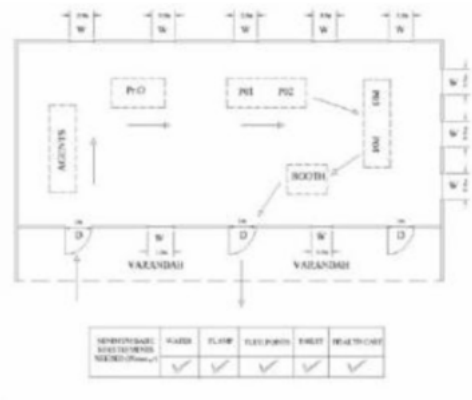

Nazri Naksha

Google Map View

Polling Station Building Front View

Polling Station Front View

Cad View

Key MAP View