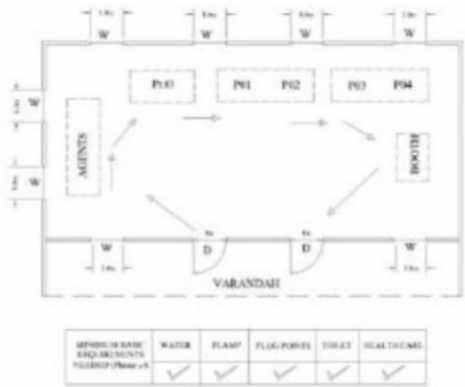

Nazri Naksha

Google Map View

Polling Station Building Front View

Polling Station Front View

Cad View

Key MAP View