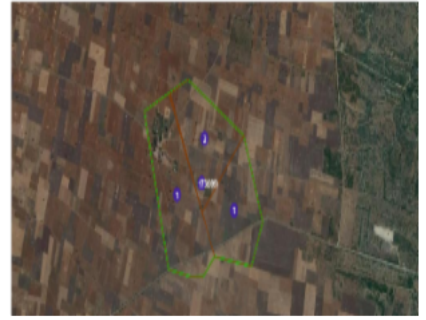

Nazri Naksha

Google Map View