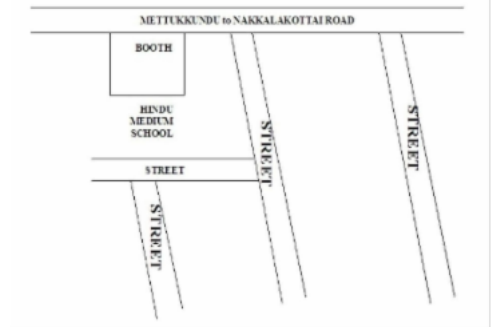

Nazri Naksha

Google Map View

key map