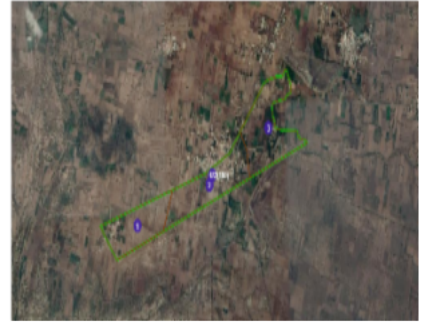

Nazri Naksha

Google Map View