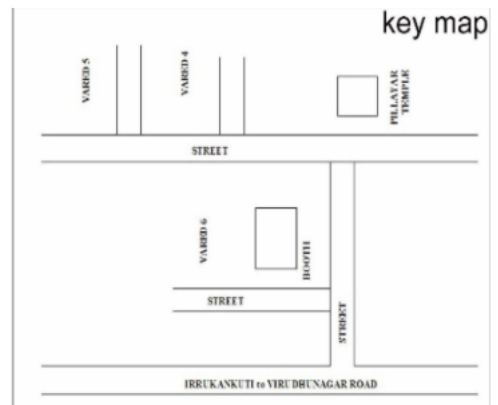

Nazri Naksha

Google Map View

Polling Station Building Front View

Polling Station Front View

Cad View

Key MAP View

Cad Drawing

key map