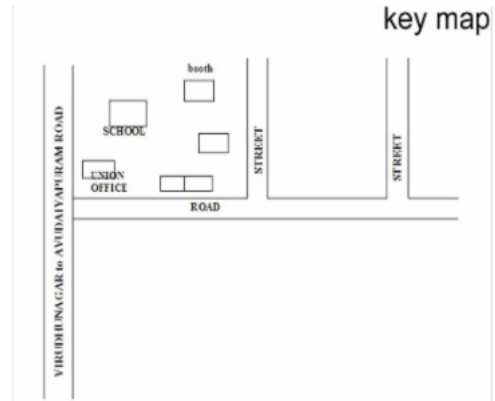

Cad View

Key MAP View

Cad Drawing

key map