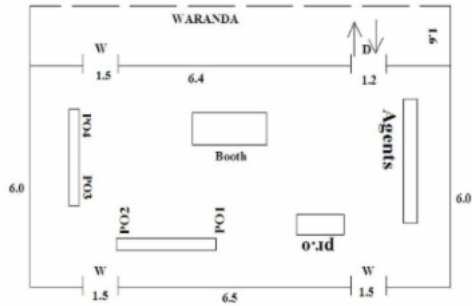

Cad View

Key MAP View

Cad Drawing

key map