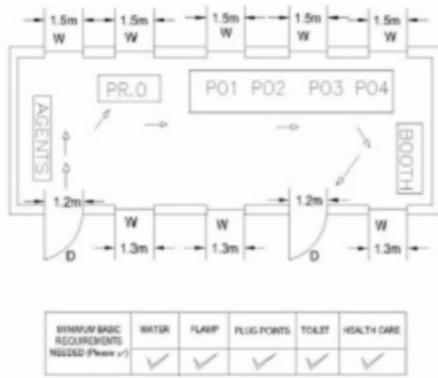

Nazri Naksha

Google Map View

Polling Station Building Front View

Polling Station Front View

Cad View

Key MAP View