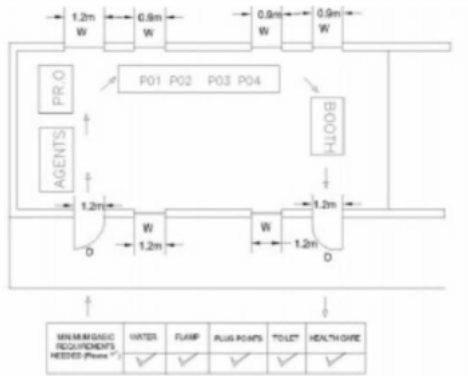

Nazri Naksha

Google Map View

Polling Station Building Front View

Polling Station Front View

Cad View

Key MAP View