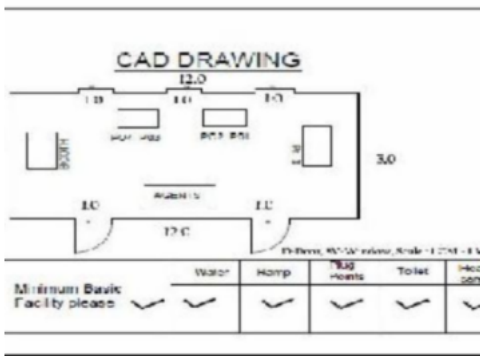

Nazri Naksha

Google Map View

Polling Station Building Front View

Polling Station Front View

Cad View

Key MAP View