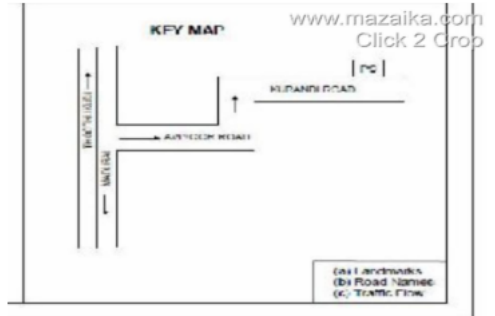

Date: 9/12/2015
Time: 7:54:16 AM

ELEVATION

Polling Station Front View

Date: 9/12/2015
Time: 7:54:16 AM

ELEVATION

Cad View

Date: 9/12/2015
Time: 7:54:16 AM

Key MAP View