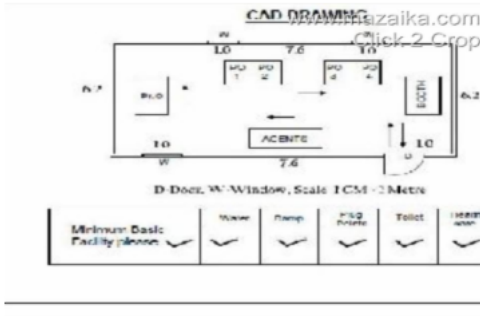

Date: 9/12/2015
Time: 7:54:16 AM

ELEVATION

Polling Station Front View

Date: 9/12/2015
Time: 7:54:16 AM

ELEVATION

Cad View

Date: 9/12/2015
Time: 7:54:16 AM

Key MAP View